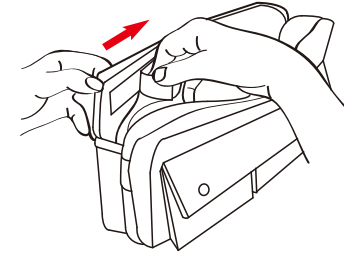

3

3. Specification

Built in Image Sensor	1/2.9" progressive CMOS Sensor
Sensor Resolution	2000x1121
Pixel Size	2.8um(H) * 2.8um(V)
Digital Picture Resolution	(H)1920x(V)1080
Sensor Sensitivity	0.03 Lux @ F 2.0
Lens F/No.	F2.0
Focal Length	4.3mm
Angle of view	78°
Depth of View	50 cm ~ ∞
Electronic Shutter	1/8 ~ 1/30,000
Video Output	I2C Data
Power Supply Current	220mA
Operating Temperature	-10°C ~ 60°C
Operating Humidity	20 ~ 90%
Storage Temperature	-30°C ~ 80°C
Power Input	DC 3.3V ± 5%
Dimension	28 x 8 x 20 (cm)
Weight	406g

4