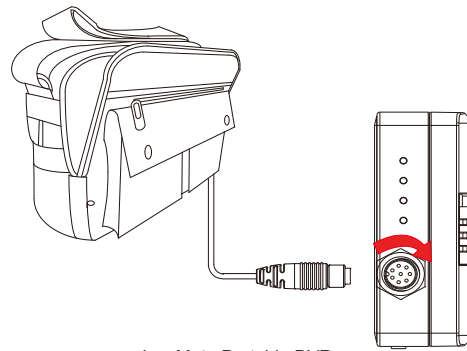

1. Name and Parts

- 1. 2MP Digital Lens
- 2. Microphone
- 3. Locking Connector

* No microphones are available for USA market.

2. Package Content

Full HD Digital Handbag Camera

Quick Guide

※ Do not remove serial number sticker!
Warranty is invalid if the sticker is tampered.

1

3. Connect Handbag Covert Camera to DVR

1. To connect the camera, fully plug the camera's connector end into the **Camera In** port on the DVR, then lock the connector firmly by rotating it to the direction of the red arrow.

- ※ Only connect the camera to DVR when system is turned off.
- ※ Make sure both camera and memory card are inserted into DVR before turning the system on.

LawMate Portable DVR
(Compatible with PV-500Neo & PV-500Neo Pro)

2

- 2. Carefully open the velcro hidden pocket following red arrow pointed direction.
- 3. Place the portable DVR underneath the hidden layer and close it.

3

3. Specification

Built in Image Sensor	1/2.9" progressive CMOS Sensor
Sensor Resolution	2000x1121
Pixel Size	2.8um(H) * 2.8um(V)
Digital Picture Resolution	(H)1920x(V)1080
Sensor Sensitivity	0.03 Lux @ F 2.0
Lens F/No.	F2.0
Focal Length	4.3mm
Angle of view	78°
Depth of View	50 cm ~ ∞
Electronic Shutter	1/8 ~ 1/30,000
Video Output	I2C Data
Power Supply Current	220mA
Operating Temperature	-10°C ~ 60°C
Operating Humidity	20 ~ 90%
Storage Temperature	-30°C ~ 80°C
Power Input	DC 3.3V ± 5%
Dimension	28 x 8 x 20 (cm)
Weight	406g