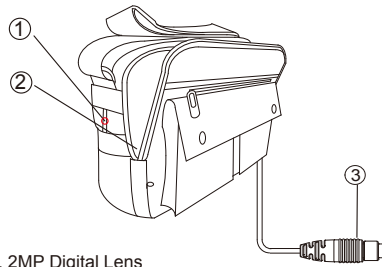

1. Name and Parts

- 1. 2MP Digital Lens
- 2. Microphone
- 3. Locking Connector

* No microphones are available for USA market.

2. Package Content

Full HD Digital Handbag Camera

Quick Guide

※ Do not remove serial number sticker!
Warranty is invalid if the sticker is tampered.

1

3. Connect Handbag Covert Camera to DVR

1. To connect the camera, fully plug the camera's connector end into the **Camera In** port on the DVR, then lock the connector firmly by rotating it to the direction of the red arrow.

2

- 2. Carefully open the velcro hidden pocket following red arrow pointed direction.
- 3. Place the portable DVR underneath the hidden layer and close it.

3

3. Specification

Built in Image Sensor	1/2.9" progressive CMOS Sensor
Sensor Resolution	2000x1121
Pixel Size	2.8um(H) * 2.8um(V)
Digital Picture Resolution	(H)1920x(V)1080
Sensor Sensitivity	0.03 Lux @ F 2.0
Lens F/No.	F2.0
Focal Length	4.3mm
Angle of view	78°
Depth of View	50 cm ~ ∞
Electronic Shutter	1/8 ~ 1/30,000
Video Output	I2C Data
Power Supply Current	220mA
Operating Temperature	-10°C ~ 60°C
Operating Humidity	20 ~ 90%
Storage Temperature	-30°C ~ 80°C
Power Input	DC 3.3V ± 5%
Dimension	28 x 8 x 20 (cm)
Weight	406g